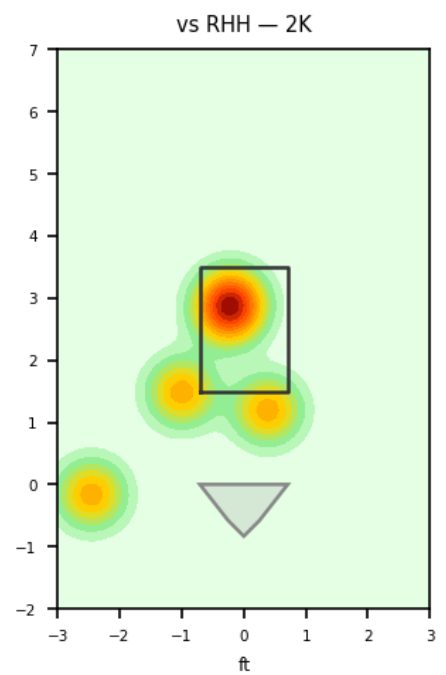

David Reyes

AGU_VER | Right | 2026-04-16 to 2026-04-22

Pitching Profile

Pitch Type	Count	%	Avg Velo	Max Velo	Avg Spin	IVB	HB	Ext	Whiff%
Four-Seam	34	51.5%	88.8	90.5	2195.0	15.6	8.5	5.9	28.6%
Changeup	14	21.2%	85.4	87.2	1458.0	4.0	11.4	6.0	75.0%
Slider	10	15.2%	84.8	88.2	2610.0	4.9	-0.5	5.7	25.0%
Curveball	5	7.6%	76.6	78.5	2827.0	-7.6	-12.0	5.4	-
Sinker	2	3.0%	89.0	89.0	2161.0	11.1	10.7	5.8	-
Splitter	1	1.5%	86.2	86.2	1484.0	4.0	10.1	6.0	-

Movement Profile

Location Density

Location by Pitch Type & Count

Location by Handedness & Count

Splits vs LHH

Pitch	Count	%	Velo	Spin	IVB	HB	Whiff%
Four-Seam	20	51.3%	89.1	2206.0	15.8	8.5	66.7%
Changeup	14	35.9%	85.4	1458.0	4.0	11.4	75.0%
Curveball	2	5.1%	76.3	2820.0	-9.0	-11.7	-
Sinker	2	5.1%	89.0	2161.0	11.1	10.7	-
Splitter	1	2.6%	86.2	1484.0	4.0	10.1	-

Splits vs RHH

Pitch	Count	%	Velo	Spin	IVB	HB	Whiff%
Four-Seam	14	51.9%	88.4	2179.0	15.2	8.7	-
Slider	10	37.0%	84.8	2610.0	4.9	-0.5	25.0%
Curveball	3	11.1%	76.8	2832.0	-6.7	-12.3	-

Advanced Pitching (TrackMan)