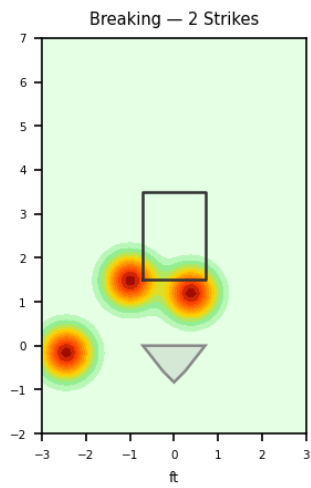

David Reyes

AGU_VER | Right | 2026-04-16 to 2026-04-22

Pitching Profile

Pitch Type	Count	%	Avg Velo	Max Velo	Avg Spin	IVB	HB	Ext	Whiff%
Four-Seam	34	51.5%	88.8	90.5	2195.0	15.6	8.5	5.9	28.6%
Changeup	14	21.2%	85.4	87.2	1458.0	4.0	11.4	6.0	75.0%
Slider	10	15.2%	84.8	88.2	2610.0	4.9	-0.5	5.7	25.0%
Curveball	5	7.6%	76.6	78.5	2827.0	-7.6	-12.0	5.4	-
Sinker	2	3.0%	89.0	89.0	2161.0	11.1	10.7	5.8	-
Splitter	1	1.5%	86.2	86.2	1484.0	4.0	10.1	6.0	-

Movement Profile

Location Density

Location by Pitch Type & Count

Location by Handedness & Count

Splits vs LHH

Pitch	Count	%	Velo	Spin	IVB	HB	Whiff%
Four-Seam	20	51.3%	89.1	2206.0	15.8	8.5	66.7%
Changeup	14	35.9%	85.4	1458.0	4.0	11.4	75.0%
Curveball	2	5.1%	76.3	2820.0	-9.0	-11.7	-
Sinker	2	5.1%	89.0	2161.0	11.1	10.7	-
Splitter	1	2.6%	86.2	1484.0	4.0	10.1	-

Splits vs RHH

Pitch	Count	%	Velo	Spin	IVB	HB	Whiff%
Four-Seam	14	51.9%	88.4	2179.0	15.2	8.7	-
Slider	10	37.0%	84.8	2610.0	4.9	-0.5	25.0%
Curveball	3	11.1%	76.8	2832.0	-6.7	-12.3	-

Advanced Pitching (TrackMan)