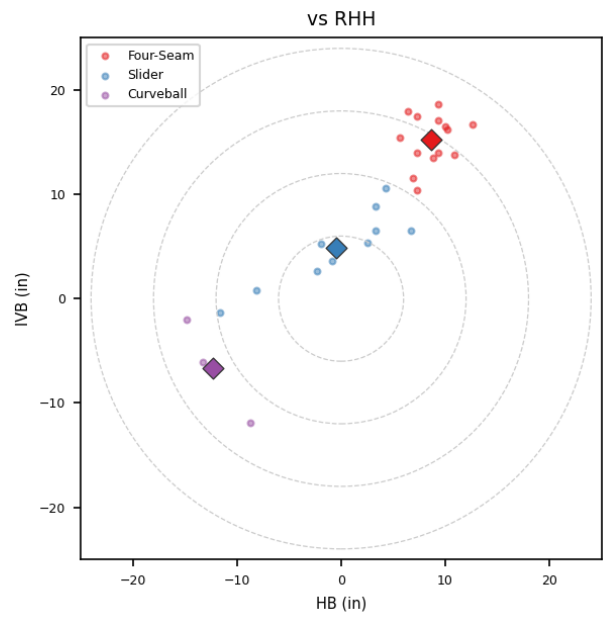

David Reyes

AGU_VER | Right | 2026-04-16 to 2026-04-22

Pitching Profile

Pitch Type	Count	%	Avg Velo	Max Velo	Avg Spin	IVB	HB	Ext	Whiff%
Four-Seam	34	51.5%	88.8	90.5	2195.0	15.6	8.5	5.9	28.6%
Changeup	14	21.2%	85.4	87.2	1458.0	4.0	11.4	6.0	75.0%
Slider	10	15.2%	84.8	88.2	2610.0	4.9	-0.5	5.7	25.0%
Curveball	5	7.6%	76.6	78.5	2827.0	-7.6	-12.0	5.4	-
Sinker	2	3.0%	89.0	89.0	2161.0	11.1	10.7	5.8	-
Splitter	1	1.5%	86.2	86.2	1484.0	4.0	10.1	6.0	-

Movement Profile

Location Density

Location by Pitch Type & Count

Location by Handedness & Count

Splits vs LHH

Pitch	Count	%	Velo	Spin	IVB	HB	Whiff%
Four-Seam	20	51.3%	89.1	2206.0	15.8	8.5	66.7%
Changeup	14	35.9%	85.4	1458.0	4.0	11.4	75.0%
Curveball	2	5.1%	76.3	2820.0	-9.0	-11.7	-
Sinker	2	5.1%	89.0	2161.0	11.1	10.7	-
Splitter	1	2.6%	86.2	1484.0	4.0	10.1	-