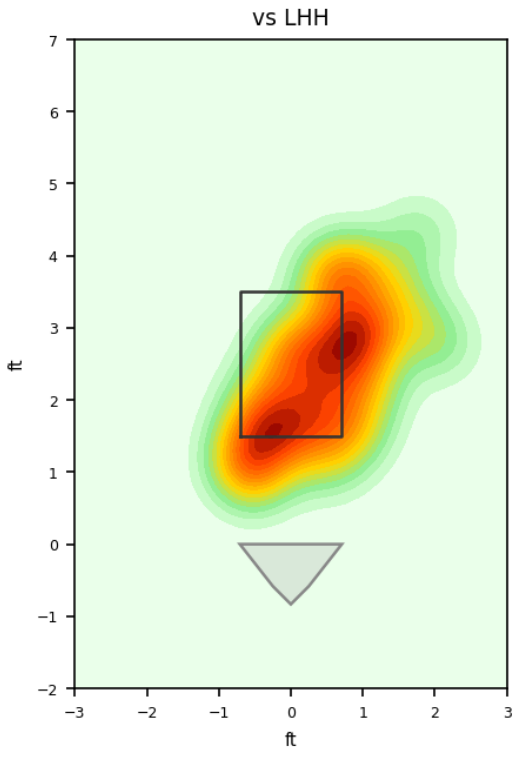

David Reyes

AGU_VER | Right | 2026-04-16 to 2026-04-22

Pitching Profile

Pitch Type	Count	%	Avg Velo	Max Velo	Avg Spin	IVB	HB	Ext	Whiff%
Four-Seam	34	51.5%	88.8	90.5	2195.0	15.6	8.5	5.9	28.6%
Changeup	14	21.2%	85.4	87.2	1458.0	4.0	11.4	6.0	75.0%
Slider	10	15.2%	84.8	88.2	2610.0	4.9	-0.5	5.7	25.0%
Curveball	5	7.6%	76.6	78.5	2827.0	-7.6	-12.0	5.4	-
Sinker	2	3.0%	89.0	89.0	2161.0	11.1	10.7	5.8	-
Splitter	1	1.5%	86.2	86.2	1484.0	4.0	10.1	6.0	-

Movement Profile

Location Density

Location by Pitch Type & Count

Location by Handedness & Count

Splits vs LHH

Pitch	Count	%	Velo	Spin	IVB	HB	Whiff%
Four-Seam	20	51.3%	89.1	2206.0	15.8	8.5	66.7%
Changeup	14	35.9%	85.4	1458.0	4.0	11.4	75.0%
Curveball	2	5.1%	76.3	2820.0	-9.0	-11.7	-
Sinker	2	5.1%	89.0	2161.0	11.1	10.7	-
Splitter	1	2.6%	86.2	1484.0	4.0	10.1	-