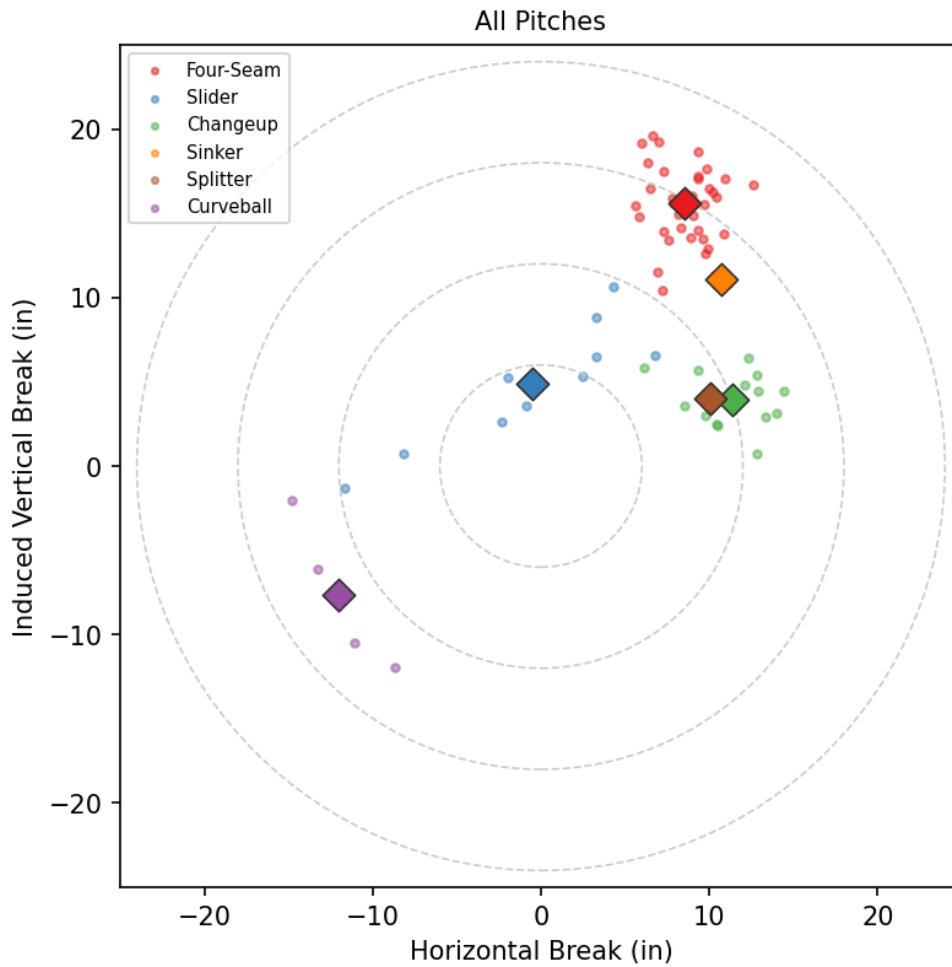

David Reyes

AGU_VER | Right | 2026-04-16 to 2026-04-22

Pitching Profile

Pitch Type	Count	%	Avg Velo	Max Velo	Avg Spin	IVB	HB	Ext	Whiff%
Four-Seam	34	51.5%	88.8	90.5	2195.0	15.6	8.5	5.9	28.6%
Changeup	14	21.2%	85.4	87.2	1458.0	4.0	11.4	6.0	75.0%
Slider	10	15.2%	84.8	88.2	2610.0	4.9	-0.5	5.7	25.0%
Curveball	5	7.6%	76.6	78.5	2827.0	-7.6	-12.0	5.4	-
Sinker	2	3.0%	89.0	89.0	2161.0	11.1	10.7	5.8	-
Splitter	1	1.5%	86.2	86.2	1484.0	4.0	10.1	6.0	-

Movement Profile

Location Density

Location by Pitch Type & Count

Location by Handedness & Count

Splits vs LHH

Pitch	Count	%	Velo	Spin	IVB	HB	Whiff%
Four-Seam	20	51.3%	89.1	2206.0	15.8	8.5	66.7%
Changeup	14	35.9%	85.4	1458.0	4.0	11.4	75.0%
Curveball	2	5.1%	76.3	2820.0	-9.0	-11.7	-
Sinker	2	5.1%	89.0	2161.0	11.1	10.7	-
Splitter	1	2.6%	86.2	1484.0	4.0	10.1	-

Splits vs RHH

Pitch	Count	%	Velo	Spin	IVB	HB	Whiff%
Four-Seam	14	51.9%	88.4	2179.0	15.2	8.7	-
Slider	10	37.0%	84.8	2610.0	4.9	-0.5	25.0%
Curveball	3	11.1%	76.8	2832.0	-6.7	-12.3	-

Advanced Pitching (TrackMan)

Traditional Pitching (API)

Stat	Value	Stat	Value
W-L	1-0	ERA	0.0
G/GS	1/1	SV/HD	0/0
IP	5.0	H/ER/HR	2/0/0
K/BB	3/1	K/BB Ratio	3.0
WHIP	0.6	K/9	5.4
BB/9	1.8	BF	15