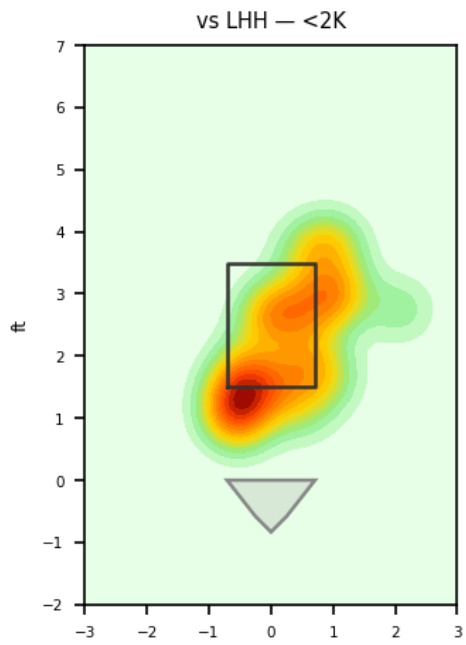

David Reyes

AGU_VER | Right | 2026-04-16 to 2026-04-22

Pitching Profile

Pitch Type	Count	%	Avg Velo	Max Velo	Avg Spin	IVB	HB	Ext	Whiff%
Four-Seam	34	51.5%	88.8	90.5	2195.0	15.6	8.5	5.9	28.6%
Changeup	14	21.2%	85.4	87.2	1458.0	4.0	11.4	6.0	75.0%
Slider	10	15.2%	84.8	88.2	2610.0	4.9	-0.5	5.7	25.0%
Curveball	5	7.6%	76.6	78.5	2827.0	-7.6	-12.0	5.4	-
Sinker	2	3.0%	89.0	89.0	2161.0	11.1	10.7	5.8	-
Splitter	1	1.5%	86.2	86.2	1484.0	4.0	10.1	6.0	-

Movement Profile

Location Density

Location by Pitch Type & Count

Location by Handedness & Count

Splits vs LHH

Pitch	Count	%	Velo	Spin	IVB	HB	Whiff%
Four-Seam	20	51.3%	89.1	2206.0	15.8	8.5	66.7%
Changeup	14	35.9%	85.4	1458.0	4.0	11.4	75.0%
Curveball	2	5.1%	76.3	2820.0	-9.0	-11.7	-
Sinker	2	5.1%	89.0	2161.0	11.1	10.7	-
Splitter	1	2.6%	86.2	1484.0	4.0	10.1	-

Splits vs RHH

Pitch	Count	%	Velo	Spin	IVB	HB	Whiff%
Four-Seam	14	51.9%	88.4	2179.0	15.2	8.7	-
Slider	10	37.0%	84.8	2610.0	4.9	-0.5	25.0%
Curveball	3	11.1%	76.8	2832.0	-6.7	-12.3	-

Advanced Pitching (TrackMan)