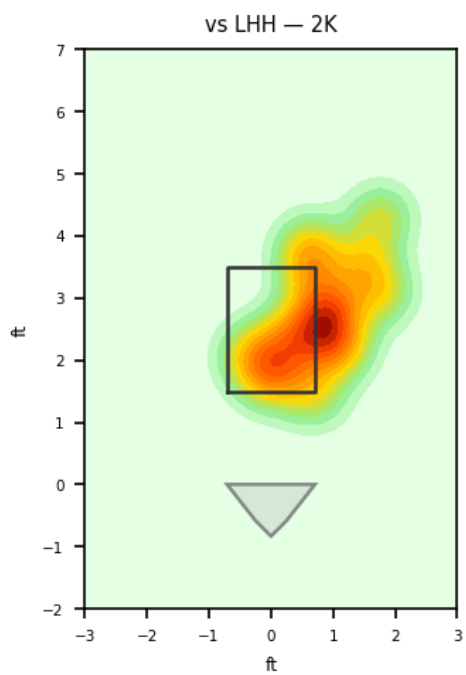

David Reyes

AGU_VER | Right | 2026-04-16 to 2026-04-22

Pitching Profile

Pitch Type	Count	%	Avg Velo	Max Velo	Avg Spin	IVB	HB	Ext	Whiff%
Four-Seam	34	51.5%	88.8	90.5	2195.0	15.6	8.5	5.9	28.6%
Changeup	14	21.2%	85.4	87.2	1458.0	4.0	11.4	6.0	75.0%
Slider	10	15.2%	84.8	88.2	2610.0	4.9	-0.5	5.7	25.0%
Curveball	5	7.6%	76.6	78.5	2827.0	-7.6	-12.0	5.4	-
Sinker	2	3.0%	89.0	89.0	2161.0	11.1	10.7	5.8	-
Splitter	1	1.5%	86.2	86.2	1484.0	4.0	10.1	6.0	-

Movement Profile

Location Density

Location by Pitch Type & Count

Location by Handedness & Count

Splits vs LHH

Pitch	Count	%	Velo	Spin	IVB	HB	Whiff%
Four-Seam	20	51.3%	89.1	2206.0	15.8	8.5	66.7%
Changeup	14	35.9%	85.4	1458.0	4.0	11.4	75.0%
Curveball	2	5.1%	76.3	2820.0	-9.0	-11.7	-
Sinker	2	5.1%	89.0	2161.0	11.1	10.7	-
Splitter	1	2.6%	86.2	1484.0	4.0	10.1	-

Splits vs RHH

Pitch	Count	%	Velo	Spin	IVB	HB	Whiff%
Four-Seam	14	51.9%	88.4	2179.0	15.2	8.7	-
Slider	10	37.0%	84.8	2610.0	4.9	-0.5	25.0%
Curveball	3	11.1%	76.8	2832.0	-6.7	-12.3	-

Advanced Pitching (TrackMan)