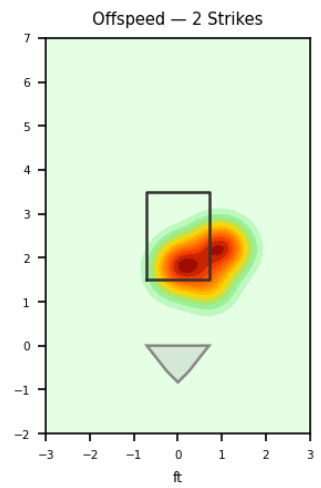

David Reyes

AGU_VER | Right | 2026-04-16 to 2026-04-22

Pitching Profile

Pitch Type	Count	%	Avg Velo	Max Velo	Avg Spin	IVB	HB	Ext	Whiff%
Four-Seam	34	51.5%	88.8	90.5	2195.0	15.6	8.5	5.9	28.6%
Changeup	14	21.2%	85.4	87.2	1458.0	4.0	11.4	6.0	75.0%
Slider	10	15.2%	84.8	88.2	2610.0	4.9	-0.5	5.7	25.0%
Curveball	5	7.6%	76.6	78.5	2827.0	-7.6	-12.0	5.4	-
Sinker	2	3.0%	89.0	89.0	2161.0	11.1	10.7	5.8	-
Splitter	1	1.5%	86.2	86.2	1484.0	4.0	10.1	6.0	-

Movement Profile

Location Density

Location by Pitch Type & Count

Location by Handedness & Count

Splits vs LHH

Pitch	Count	%	Velo	Spin	IVB	HB	Whiff%
Four-Seam	20	51.3%	89.1	2206.0	15.8	8.5	66.7%
Changeup	14	35.9%	85.4	1458.0	4.0	11.4	75.0%
Curveball	2	5.1%	76.3	2820.0	-9.0	-11.7	-
Sinker	2	5.1%	89.0	2161.0	11.1	10.7	-
Splitter	1	2.6%	86.2	1484.0	4.0	10.1	-

Splits vs RHH

Pitch	Count	%	Velo	Spin	IVB	HB	Whiff%
Four-Seam	14	51.9%	88.4	2179.0	15.2	8.7	-
Slider	10	37.0%	84.8	2610.0	4.9	-0.5	25.0%
Curveball	3	11.1%	76.8	2832.0	-6.7	-12.3	-

Advanced Pitching (TrackMan)