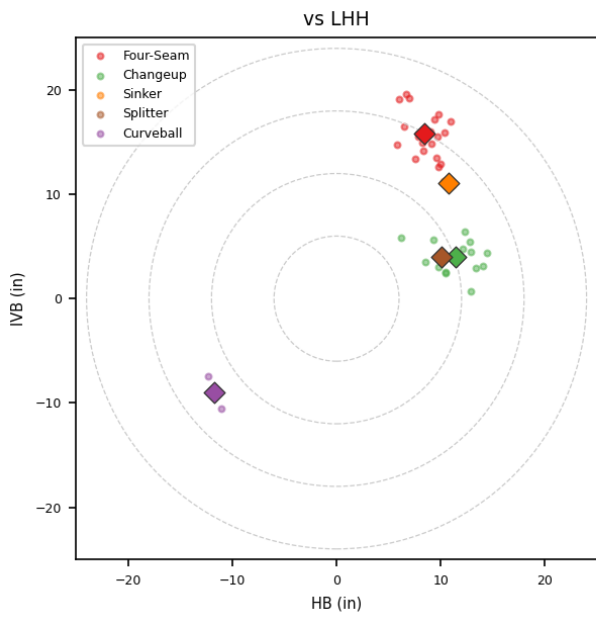

David Reyes

AGU_VER | Right | 2026-04-16 to 2026-04-22

Pitching Profile

Pitch Type	Count	%	Avg Velo	Max Velo	Avg Spin	IVB	HB	Ext	Whiff%
Four-Seam	34	51.5%	88.8	90.5	2195.0	15.6	8.5	5.9	28.6%
Changeup	14	21.2%	85.4	87.2	1458.0	4.0	11.4	6.0	75.0%
Slider	10	15.2%	84.8	88.2	2610.0	4.9	-0.5	5.7	25.0%
Curveball	5	7.6%	76.6	78.5	2827.0	-7.6	-12.0	5.4	-
Sinker	2	3.0%	89.0	89.0	2161.0	11.1	10.7	5.8	-
Splitter	1	1.5%	86.2	86.2	1484.0	4.0	10.1	6.0	-

Movement Profile

Location Density

Location by Pitch Type & Count

Location by Handedness & Count

Splits vs LHH

Pitch	Count	%	Velo	Spin	IVB	HB	Whiff%
Four-Seam	20	51.3%	89.1	2206.0	15.8	8.5	66.7%
Changeup	14	35.9%	85.4	1458.0	4.0	11.4	75.0%
Curveball	2	5.1%	76.3	2820.0	-9.0	-11.7	-
Sinker	2	5.1%	89.0	2161.0	11.1	10.7	-
Splitter	1	2.6%	86.2	1484.0	4.0	10.1	-

Splits vs RHH

Pitch	Count	%	Velo	Spin	IVB	HB	Whiff%
Four-Seam	14	51.9%	88.4	2179.0	15.2	8.7	-
Slider	10	37.0%	84.8	2610.0	4.9	-0.5	25.0%
Curveball	3	11.1%	76.8	2832.0	-6.7	-12.3	-

Advanced Pitching (TrackMan)

Traditional Pitching (API)

Stat	Value	Stat	Value
W-L	1-0	ERA	0.0
G/GS	1/1	SV/HD	0/0
IP	5.0	H/ER/HR	2/0/0
K/BB	3/1	K/BB Ratio	3.0
WHIP	0.6	K/9	5.4
BB/9	1.8	BF	15