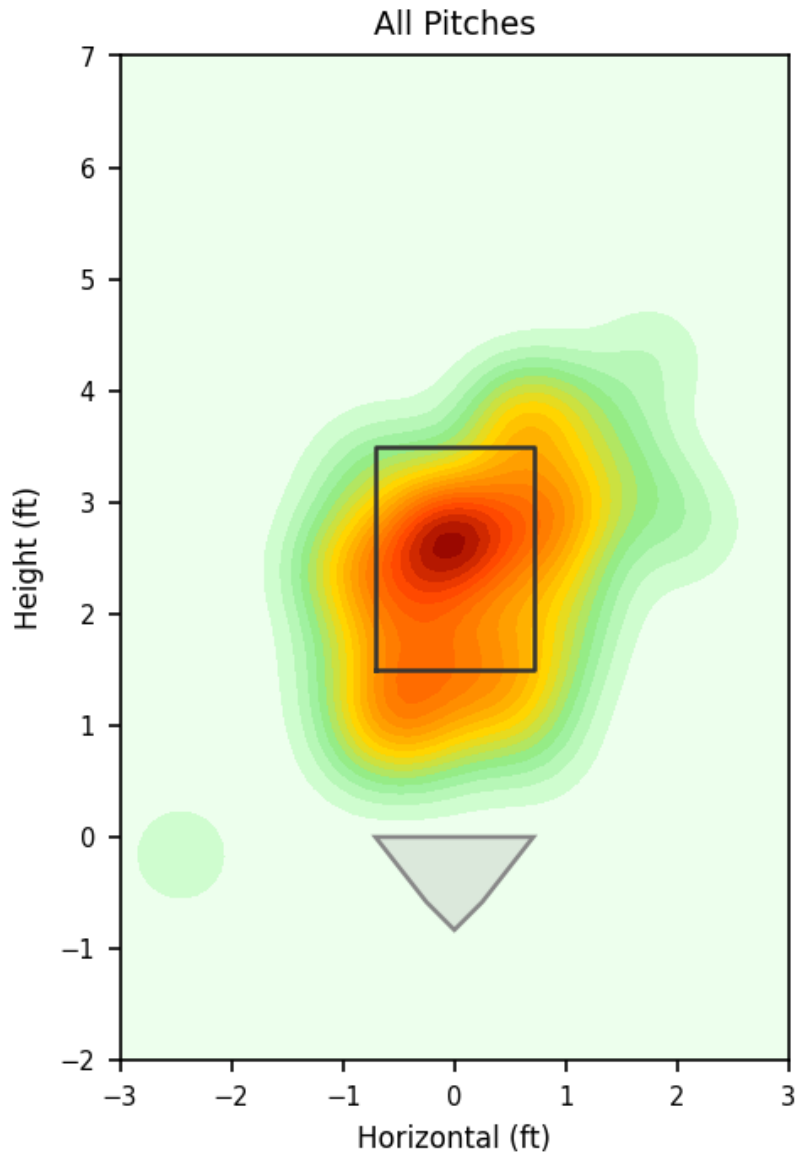

David Reyes

AGU_VER | Right | 2026-04-16 to 2026-04-22

Pitching Profile

Pitch Type	Count	%	Avg Velo	Max Velo	Avg Spin	IVB	HB	Ext	Whiff%
Four-Seam	34	51.5%	88.8	90.5	2195.0	15.6	8.5	5.9	28.6%
Changeup	14	21.2%	85.4	87.2	1458.0	4.0	11.4	6.0	75.0%
Slider	10	15.2%	84.8	88.2	2610.0	4.9	-0.5	5.7	25.0%
Curveball	5	7.6%	76.6	78.5	2827.0	-7.6	-12.0	5.4	-
Sinker	2	3.0%	89.0	89.0	2161.0	11.1	10.7	5.8	-
Splitter	1	1.5%	86.2	86.2	1484.0	4.0	10.1	6.0	-

Movement Profile

Location Density

Location by Pitch Type & Count

Location by Handedness & Count

Splits vs LHH

Pitch	Count	%	Velo	Spin	IVB	HB	Whiff%
Four-Seam	20	51.3%	89.1	2206.0	15.8	8.5	66.7%
Changeup	14	35.9%	85.4	1458.0	4.0	11.4	75.0%
Curveball	2	5.1%	76.3	2820.0	-9.0	-11.7	-
Sinker	2	5.1%	89.0	2161.0	11.1	10.7	-
Splitter	1	2.6%	86.2	1484.0	4.0	10.1	-