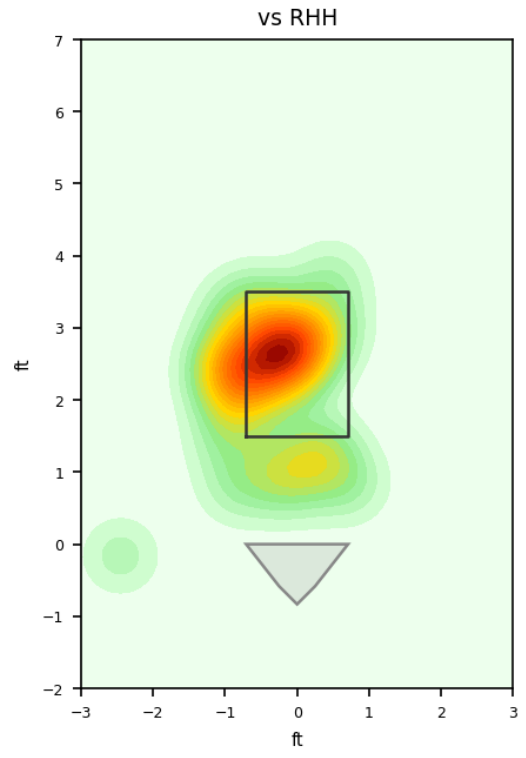

David Reyes

AGU_VER | Right | 2026-04-16 to 2026-04-22

Pitching Profile

Pitch Type	Count	%	Avg Velo	Max Velo	Avg Spin	IVB	HB	Ext	Whiff%
Four-Seam	34	51.5%	88.8	90.5	2195.0	15.6	8.5	5.9	28.6%
Changeup	14	21.2%	85.4	87.2	1458.0	4.0	11.4	6.0	75.0%
Slider	10	15.2%	84.8	88.2	2610.0	4.9	-0.5	5.7	25.0%
Curveball	5	7.6%	76.6	78.5	2827.0	-7.6	-12.0	5.4	-
Sinker	2	3.0%	89.0	89.0	2161.0	11.1	10.7	5.8	-
Splitter	1	1.5%	86.2	86.2	1484.0	4.0	10.1	6.0	-

Movement Profile

Location Density

Location by Pitch Type & Count

Location by Handedness & Count

Splits vs LHH

Pitch	Count	%	Velo	Spin	IVB	HB	Whiff%
Four-Seam	20	51.3%	89.1	2206.0	15.8	8.5	66.7%
Changeup	14	35.9%	85.4	1458.0	4.0	11.4	75.0%
Curveball	2	5.1%	76.3	2820.0	-9.0	-11.7	-
Sinker	2	5.1%	89.0	2161.0	11.1	10.7	-
Splitter	1	2.6%	86.2	1484.0	4.0	10.1	-