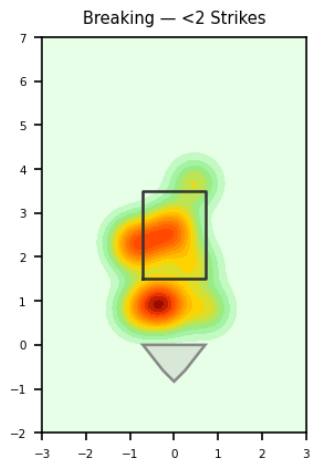

David Reyes

AGU_VER | Right | 2026-04-16 to 2026-04-22

Pitching Profile

Pitch Type	Count	%	Avg Velo	Max Velo	Avg Spin	IVB	HB	Ext	Whiff%
Four-Seam	34	51.5%	88.8	90.5	2195.0	15.6	8.5	5.9	28.6%
Changeup	14	21.2%	85.4	87.2	1458.0	4.0	11.4	6.0	75.0%
Slider	10	15.2%	84.8	88.2	2610.0	4.9	-0.5	5.7	25.0%
Curveball	5	7.6%	76.6	78.5	2827.0	-7.6	-12.0	5.4	-
Sinker	2	3.0%	89.0	89.0	2161.0	11.1	10.7	5.8	-
Splitter	1	1.5%	86.2	86.2	1484.0	4.0	10.1	6.0	-

Movement Profile

Location Density

Location by Pitch Type & Count

Location by Handedness & Count

Splits vs LHH

Pitch	Count	%	Velo	Spin	IVB	HB	Whiff%
Four-Seam	20	51.3%	89.1	2206.0	15.8	8.5	66.7%
Changeup	14	35.9%	85.4	1458.0	4.0	11.4	75.0%
Curveball	2	5.1%	76.3	2820.0	-9.0	-11.7	-
Sinker	2	5.1%	89.0	2161.0	11.1	10.7	-
Splitter	1	2.6%	86.2	1484.0	4.0	10.1	-

Splits vs RHH

Pitch	Count	%	Velo	Spin	IVB	HB	Whiff%
Four-Seam	14	51.9%	88.4	2179.0	15.2	8.7	-
Slider	10	37.0%	84.8	2610.0	4.9	-0.5	25.0%
Curveball	3	11.1%	76.8	2832.0	-6.7	-12.3	-

Advanced Pitching (TrackMan)