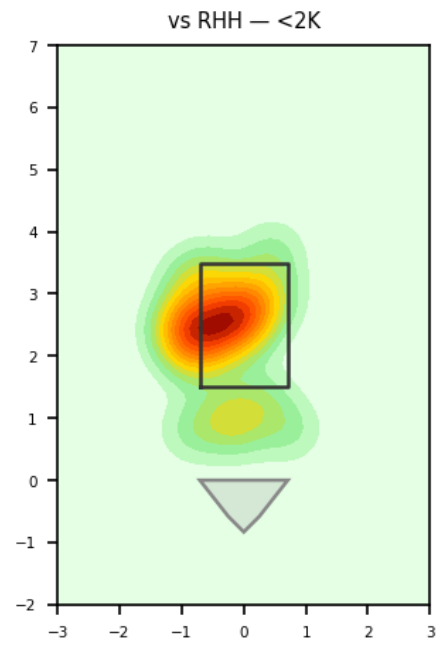

David Reyes

AGU_VER | Right | 2026-04-16 to 2026-04-22

Pitching Profile

Pitch Type	Count	%	Avg Velo	Max Velo	Avg Spin	IVB	HB	Ext	Whiff%
Four-Seam	34	51.5%	88.8	90.5	2195.0	15.6	8.5	5.9	28.6%
Changeup	14	21.2%	85.4	87.2	1458.0	4.0	11.4	6.0	75.0%
Slider	10	15.2%	84.8	88.2	2610.0	4.9	-0.5	5.7	25.0%
Curveball	5	7.6%	76.6	78.5	2827.0	-7.6	-12.0	5.4	-
Sinker	2	3.0%	89.0	89.0	2161.0	11.1	10.7	5.8	-
Splitter	1	1.5%	86.2	86.2	1484.0	4.0	10.1	6.0	-

Movement Profile

Location Density

Location by Pitch Type & Count

Location by Handedness & Count

Splits vs LHH

Pitch	Count	%	Velo	Spin	IVB	HB	Whiff%
Four-Seam	20	51.3%	89.1	2206.0	15.8	8.5	66.7%
Changeup	14	35.9%	85.4	1458.0	4.0	11.4	75.0%
Curveball	2	5.1%	76.3	2820.0	-9.0	-11.7	-
Sinker	2	5.1%	89.0	2161.0	11.1	10.7	-
Splitter	1	2.6%	86.2	1484.0	4.0	10.1	-

Splits vs RHH

Pitch	Count	%	Velo	Spin	IVB	HB	Whiff%
Four-Seam	14	51.9%	88.4	2179.0	15.2	8.7	-
Slider	10	37.0%	84.8	2610.0	4.9	-0.5	25.0%
Curveball	3	11.1%	76.8	2832.0	-6.7	-12.3	-

Advanced Pitching (TrackMan)